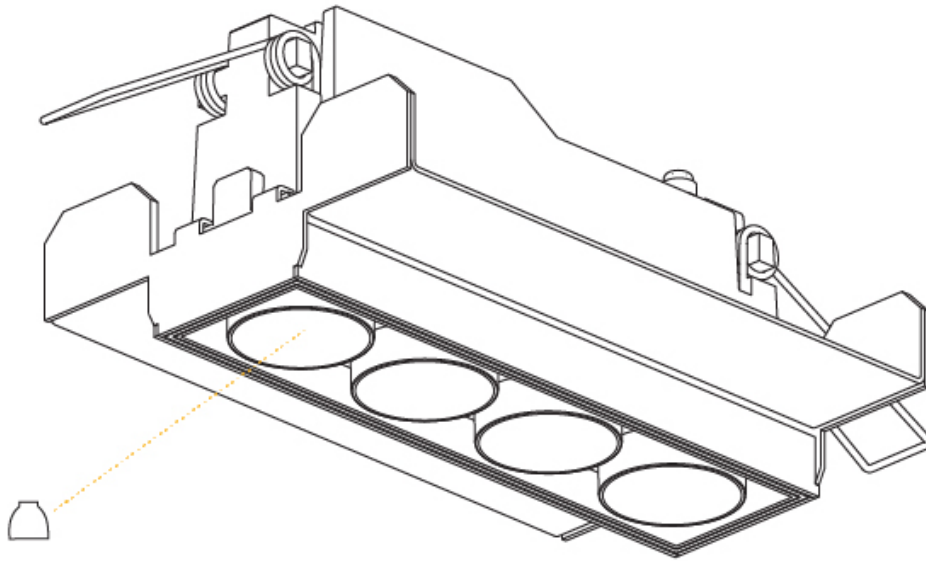

MAGIQ 4 CELL TRIMLESS

A35498-

PROJECT	_____
TYPE	_____
SPECIFIER	_____
QUANTITY	_____
DATE	_____