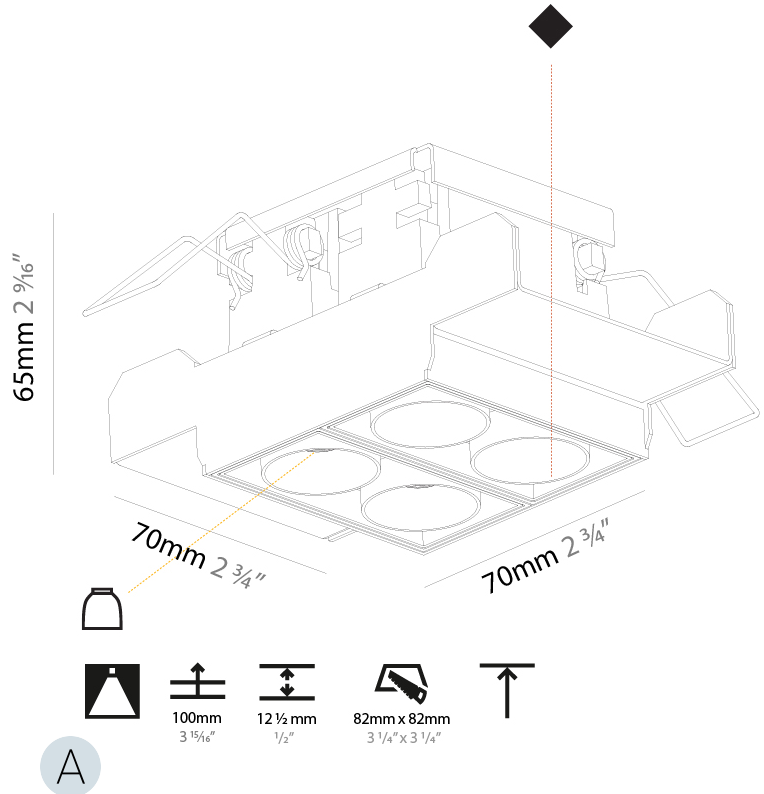

PHYSICAL

Shape: Rectangle
Length (mm): 70
Length (in): 2 ¾
Width (mm): 70
Width (in): 2 ¾
Height (mm): 65
Height (in): 2 9/16
Ceiling Thickness (mm): 12.5
Ceiling Thickness (in): 1/2
Min. Recessing Depth (mm): 100
Min. Recessing Depth (in): 3 15/16
Light Distribution: Downlight
Weight (kg): 0.437
Weight (lbs): 0.96
Fixture Finish: SSR / BKV / CWI / CRY / HAB / LAG / UFT / ITA / RUA / RUR / MIC / FTG / MYG / TWT / LOD / PUS / FRO / FUP / KIA / POP / BLS / SPG / MEY / GOH / GUM / CHC / COM / ABZ / JAG / OBR / MOS / ROR
Fixture Material: Aluminum Die Cast
Cut-out Measurements: 82mm / 3 1/4" x 42mm / 1 5/8"
Upon Request: Unique Ceiling Thickness

ELECTRICAL

Lamp Type: LED (Zhaga Standard)
Input Wattage (W): 18
Total Output Wattage (W): 16.4
Dimming: Tri-Mode (Non-Dimming and Phase Dimming (120Vac only) and 0-10V Dimming)
Driver Included: No
Driver Location: Recessed Housing
Driver Type: Constant Current - Universal
Driver Class: Class 2
Housing: See components
Input Voltage (V): 120 - 277
Constant Current (MA): 1050

LED

Number of LEDs: 4
Color Temperature (°K): 2700 / 3000 / 3500 / 4000
Max. Delivered Lumen (lm): Max. 887
CRI: >90 CRI
Lamp Life (hrs): 50000
Upon Request: Special Color Temperature

OPTICAL

Reflector°: 8 / 18 / 34
Upon Request: Special Beam Angles

RATINGS AND CERTIFICATIONS

Certified By: CSA Certified to UL and CSA Standards

IP rating: IP20
Zaneen Corporation © 2024, T 1800-388-3382, F 416-247-9319, www.zaneen.com