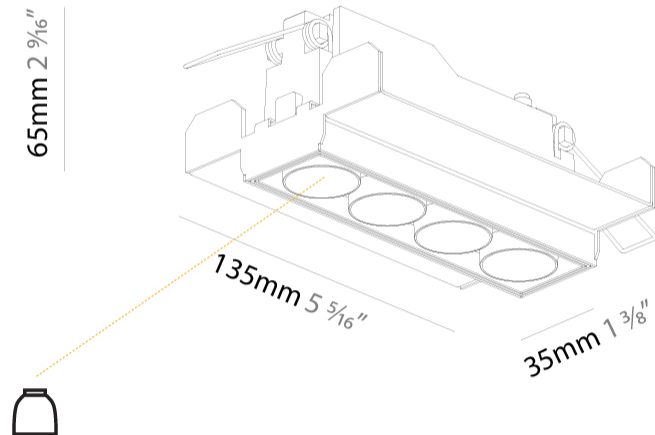

GENERAL

Series: Magiq
Subseries: Magiq 4 Cell
Brand: Prolight
Division: Architectural
Mounting Type: Trimless
Mounting Location: Ceiling
Subcategory: Downlight

PHYSICAL

Shape: Rectangle
Length (mm): 135
Length (in): 5 ⁵/₁₆
Width (mm): 35
Width (in): 1 ³/₈
Height (mm): 65
Height (in): 2 ⁹/₁₆
Ceiling Thickness (mm): 12.5
Ceiling Thickness (in): 1/2
Min. Recessing Depth (mm): 100
Min. Recessing Depth (in): 3 ¹⁵/₁₆
Light Distribution: Downlight
Weight (kg): 0.403
Weight (lbs): 0.89
Fixture Finish: BLK / WHI
Fixture Material: Aluminum Die Cast
Cut-out Measurements: 142mm / 5 9/16" x 42mm / 1 5/8"
Upon Request: Unique Ceiling Thickness

ELECTRICAL

Lamp Type: LED (Zhaga Standard)
Input Wattage (W): 14.3
Total Output Wattage (W): 13.3
Dimming: Tri-Mode (Non-Dimming and Phase Dimming (120Vac only) and 0-10V Dimming)
Driver Included: No
Driver Location: Recessed Housing
Driver Type: Constant Current - Universal
Driver Class: Class 2
Housing: See components
Input Voltage (V): 120 - 277
Constant Current (MA): 1050

LED

Number of LEDs: 4
Color Temperature (°K): 2700 / 3000 / 3500 / 4000
Max. Delivered Lumen (lm): 750 / 850 / 862 / 880
CRI: >90 CRI
Lamp Life (hrs): 50000
Upon Request: Special Color Temperature

OPTICAL

Reflector: 8 / 18 / 34
Upon Request: Special Beam Angles

RATINGS AND CERTIFICATIONS

Certified By: CSA Certified to UL and CSA Standards
IP rating: IP20