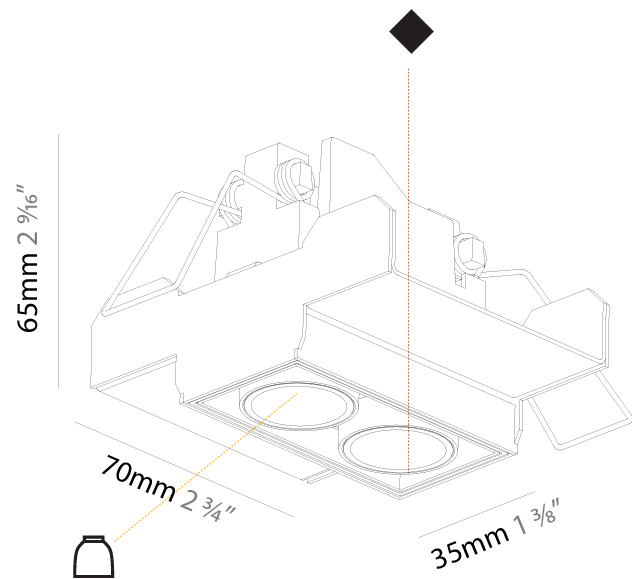

Holder Finish: WHI / BLK
Fixture Material: Aluminum Die Cast
Cut-out Measurements: 82mm / 3 1/4" x 42mm / 1 5/8"
Upon Request: Unique Ceiling Thickness

ELECTRICAL

Lamp Type: LED (Zhaga Standard)
Input Wattage (W): 7.7
Total Output Wattage (W): 6.6
Dimming: Tri-Mode (Non-Dimming and Phase Dimming (120Vac only) and 0-10V Dimming)
Driver Included: No
Driver Location: Remote
Driver Type: Constant Current - Universal
Driver Class: Class 2
Input Voltage (V): 120 - 277
Constant Current (MA): 1050

LED

Number of LEDs: 2
Color Temperature (°K): 2700 / 3000 / 3500 / 4000
Max. Delivered Lumen (lm): 319 / 348 / 356 / 363
Nominal Lumen (lm): 440 / 480 / 490 / 500
CRI: >90 CRI
Lamp Life (hrs): 50000
Upon Request: Special Color Temperature

OPTICAL

Reflector: 8 / 18 / 34
Upon Request: Special Beam Angles

RATINGS AND CERTIFICATIONS

Certified By: CSA Certified to UL and CSA Standards
Zaneen Lighting Inc. © 2024. 11800-300-3389, F-416-247-9389, www.zaneen.com

Patented. International specifications by adding 'INT' at the end of the existing Model #. For assistance on 'custom' specifications, contact zteam@zaneen.com. In a constant effort to supply the best product, we reserve the right to change specifications or materials without notice. The most recent specification sheets are found at zaneen.com