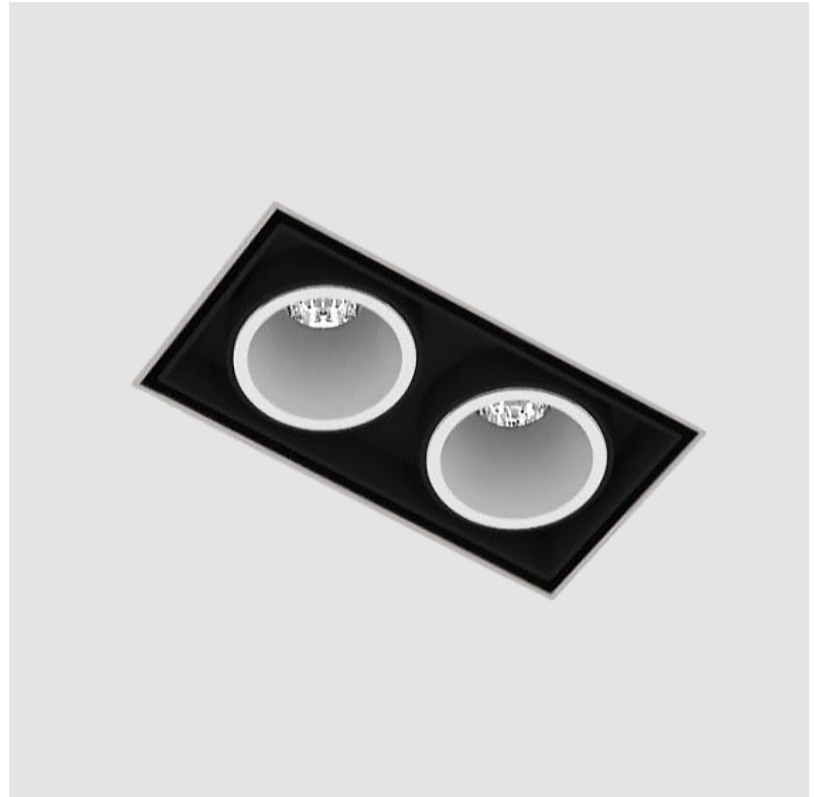

Holder Finish: WHI / BLK
Fixture Material: Aluminum Die Cast
Cut-out Measurements: 82mm / 3 1/4" x 42mm / 1 5/8"
Upon Request: Unique Ceiling Thickness

ELECTRICAL

Lamp Type: LED (Zhaga Standard)
Input Wattage (W): 7.7
Total Output Wattage (W): 6.6
Dimming: Tri-Mode (Non-Dimming and Phase Dimming (120Vac only) and 0-10V Dimming)
Driver Included: No
Driver Location: Remote
Driver Type: Constant Current - Universal
Driver Class: Class 2
Input Voltage (V): 120 - 277
Constant Current (MA): 1050

LED

Number of LEDs: 2
Color Temperature (°K): 2700 / 3000 / 3500 / 4000
Max. Delivered Lumen (lm): 319 / 348 / 356 / 363
Nominal Lumen (lm): 440 / 480 / 490 / 500
CRI: >90 CRI
Lamp Life (hrs): 50000
Upon Request: Special Color Temperature

OPTICAL

Reflector: 8 / 18 / 34
Upon Request: Special Beam Angles

RATINGS AND CERTIFICATIONS

Certified By: CSA Certified to UL and CSA Standards
Zaneen Lighting Inc. © 2024. 11800-300-3389, F-416-247-9389, www.zaneen.com

Patented. International specifications by adding 'INT' at the end of the existing Model #. For assistance on 'custom' specifications, contact zteam@zaneen.com. In a constant effort to supply the best product, we reserve the right to change specifications or materials without notice. The most recent specification sheets are found at zaneen.com